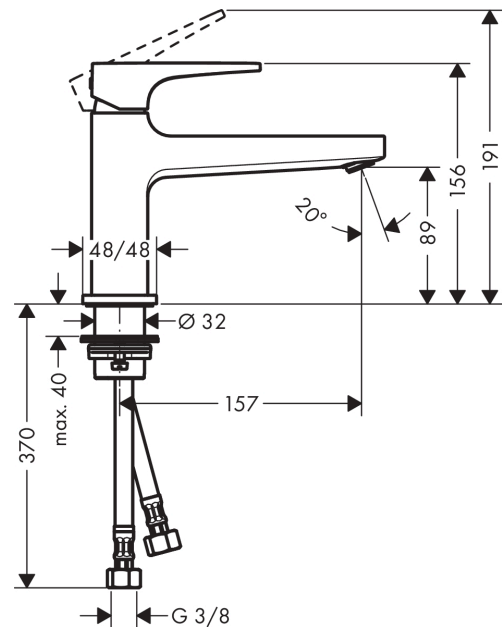

##### product features

- consists of: single lever basin mixer, waste set
- ComfortZone 100
- projection 157 mm
- normal spray
- flow rate at 3 bar: 5 l/min
- ceramic cartridge
- temperature limitation adjustable
- suitable for continuous flow water heaters
- push-open waste set G 1¼
- material waste set: metal
- connection dimension: DN15

#### Scale drawing